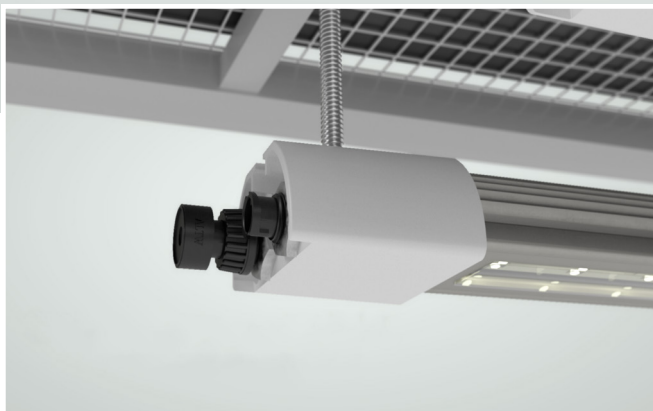

SIERA

VERSATILE **VERTICAL LIGHTING** FOR EVERY APPLICATION.

INDOOR | VERTICAL | RESEARCH

- Spectral Variants For Any Purpose.
- Hassle Free Mounting.
- Water Resistant to Operate in Any Environment.

SIERA

Certified For: IP67, CE, ROHS, cETLus

INSTALLATION SPECIFICATIONS

SIERA - Top View

SIERA - Side View

SIERA - Bottom View

1165 mm / 46 in

Mounting

Built in T - slot
(M6 Bolt)

Indoor Production

Up to 1,9 μmol/J

POWER SUPPLY

Power Supply - Front View

385 mm
/ 15.1 in

Power Supply - Top View

315 mm / 12.5 in

Power Supply - Bottom View

103 mm
/ 4 in

Power Supply - Side View

Electrical Information

Voltage	120 VAC	240 VAC	277 VAC
Amperage	5 A	2.5 A	2.17 A
Frequency	47/63 Hz	47/63 Hz	47/63 Hz
Inrush Current	-	-	-
Plug Type	Open Ended		
Wattage	600 W		
Parallel VDC Channels	Supports up to 12 light bars per unit.		