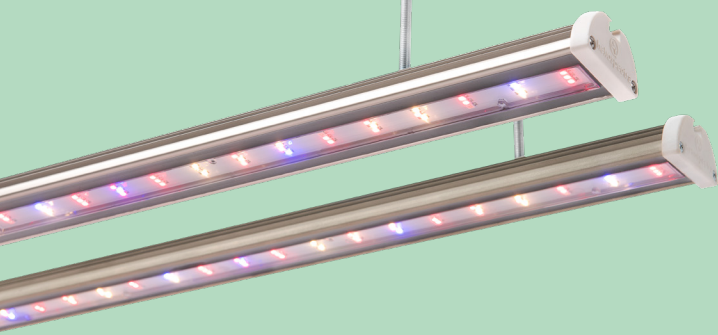

SIERA

VERSATILE **VERTICAL LIGHTING** FOR EVERY APPLICATION.

INDOOR | VERTICAL | RESEARCH

- Spectral Variants For Any Purpose.
- Hassle Free Mounting.
- Water Resistant to Operate in Any Environment.

SIERA

Certified For: IP67, CE, ROHS, cETLus

INSTALLATION SPECIFICATIONS

SIERA - Top View

SIERA - Side View

SIERA - Bottom View

1165 mm / 46 in

Mounting

Built in T - slot
(M6 Bolt)

Indoor Production

Up to 1,9 μmol/J

POWER SUPPLY

Power Supply - Front View

385 mm
/ 15.1 in

Power Supply - Top View

315 mm / 12.5 in

Power Supply - Bottom View

103 mm
/ 4 in

Power Supply - Side View

Electrical Information

Voltage	120 VAC	240 VAC	277 VAC
Amperage	5 A	2.5 A	2.17 A
Frequency	47/63 Hz	47/63 Hz	47/63 Hz
Inrush Current	-	-	-
Plug Type	Open Ended		
Wattage	600 W		
Parallel VDC Channels	Supports up to 12 light bars per unit.		