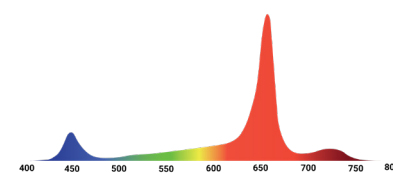

Cable Length (to PSU)

3 m (9ft 10in)
1.5 m (4ft 11in)
0.5m (1ft 7in)

25 mm
/ 1 in

SIERA - Front View

SIERA - Rear View

50 mm / 2 in

SPECTRAL VARIANTS

Propagation