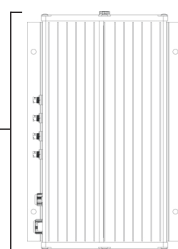

Cable Length (to PSU)

3 m (9ft 10in)
1.5 m (4ft 11in)
0.5m (1ft 7in)

25 mm
/ 1 in

SIERA - Front View

SIERA - Rear View

50 mm / 2 in

SPECTRAL VARIANTS

Propagation

Indoor Production

Up to 1,9 μmol/J

POWER SUPPLY

Power Supply - Front View

385 mm
/ 15.1 in

Power Supply - Top View

315 mm / 12.5 in

Power Supply - Bottom View

103 mm
/ 4 in

Power Supply - Side View

Electrical Information

Voltage	120 VAC	240 VAC	277 VAC
Amperage	5 A	2.5 A	2.17 A
Frequency	47/63 Hz	47/63 Hz	47/63 Hz
Inrush Current	-	-	-
Plug Type	Open Ended		
Wattage	600 W		
Parallel VDC Channels	Supports up to 12 light bars per unit.		

Physical Details

Weight	8 kg (17.64 lbs)
Dimensions	103 x 315 x 385 mm (4 x 12.4 x 15.1 in)
Cable Length	2 m (6ft 5in) PSU to plug
Certified For:	IP66, CE, ROHS, cETLus

Contact Heliospectra at:

SE: +46 31 40 67 10
NA: +1 888 942 4769
JP: +81 3 4405 3536