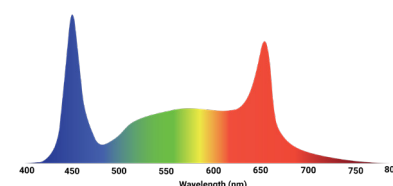

Cable Length (to PSU)

3 m (9ft 10in)
1.5 m (4ft 11in)
0.5m (1ft 7in)

25 mm
/ 1 in

SIERA - Front View

SIERA - Rear View

50 mm / 2 in

SPECTRAL VARIANTS

Propagation